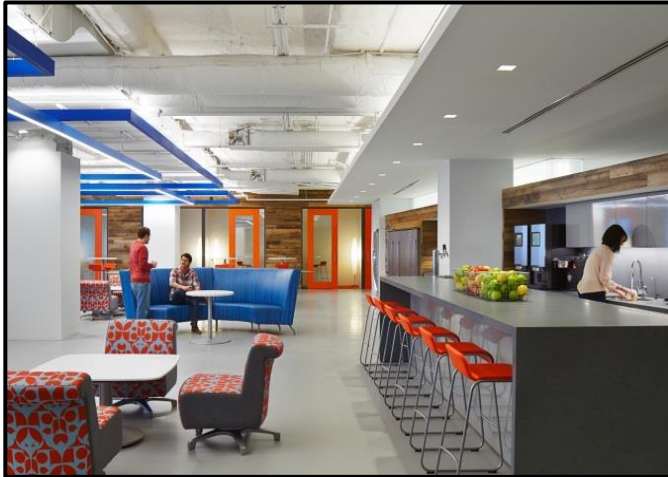

The office's unique open and airy design emphasizes both the company's Swedish roots, and also its culture of open communication.

Reclaimed barn wood can be found in the elevator lobby, reception area and walls throughout. Gathering areas are easily accessible for employees, with a large central kitchen and sizeable town hall space. Moveable partitions, open ceilings, shared workstations, collaborative hubs and glass-door conference rooms allow for creativity and spontaneity. Each workstation features adjustable-height desks and sculpture-like sound treatments to help keep conversation levels at a minimum.