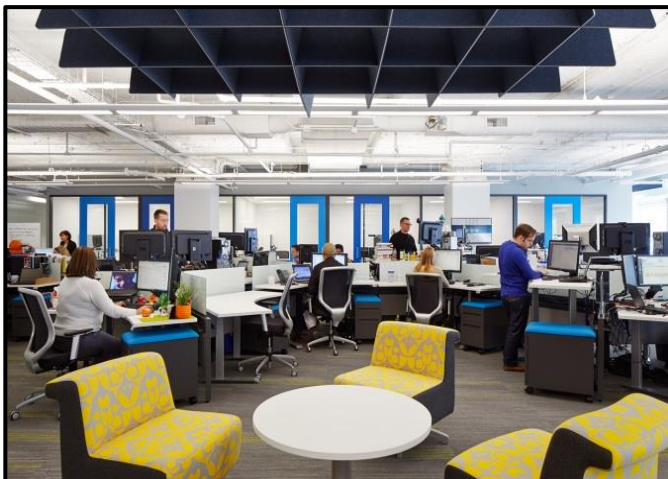

Titan Electric

CISION

Titan Electric was the electrical subcontractor for Cision's new global headquarters located on the 7th floor of One Prudential Plaza in downtown Chicago. After merging with Vocus, another renowned public relations software developer, Stockholm-based Cision now has over 1,500 employees worldwide, with 300 employees based in Chicago.

The office's unique open and airy design emphasizes both the company's Swedish roots, and also its culture of open communication.

Reclaimed barn wood can be found in the elevator lobby, reception area and walls throughout. Gathering areas are easily accessible for employees, with a large central kitchen and sizeable town hall space. Moveable partitions, open ceilings, shared workstations, collaborative hubs and glass-door conference rooms allow for creativity and spontaneity. Each workstation features adjustable-height desks and sculpture-like sound treatments to help keep conversation levels at a minimum.

Electrical components of the project included:

- Custom lighting in the lounge and break area
- New light fixtures throughout the space
- Custom LED wall in the reception area
- Custom light fixture in the elevator lobby
- Lighting dimming system in all the conference rooms
- Lutron vacancy sensors in open and private offices
- Power wiring for 335 new work stations
- Cable tray in open office space for low voltage cabling
- Conduit raceways for security, fire alarm and AV