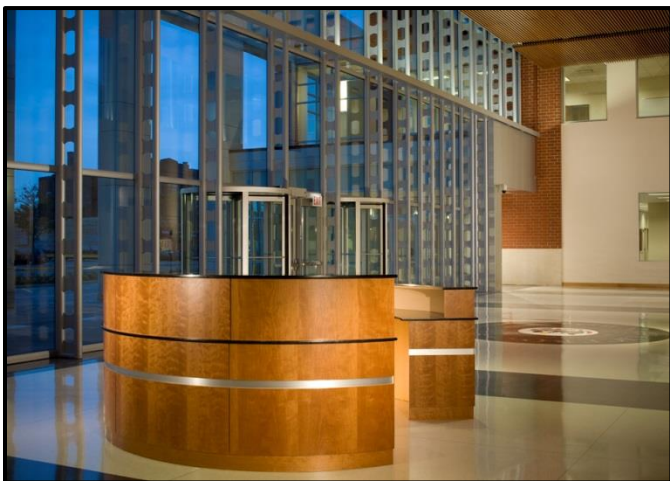

Bulley & Andrews was the general contractor for the project with architectural services provided by ZPD+A Architects.

POWERING THE FUTURE