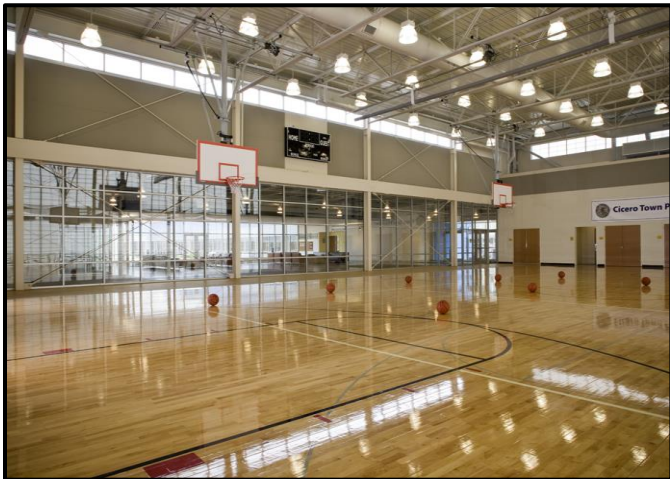

## CICERO MUNICIPAL COMPLEX

Titan Electric completed a new municipal complex for the Town of Cicero. Serving as the new home for Cicero's Town Hall, Police Department and Community Center, it covers one square city block.

The 126,000 square foot, three-story Town Hall and the two-story, 55,000 square foot Police Department include governmental offices, cells, dressing/changing rooms, meeting rooms and equipment bay and storage units, interior build out for animal welfare and a four-story parking garage for 350 cars.

The 41,000 square foot Community Center includes a full basketball court and two half courts, a stage for performances, classrooms, administrative offices and the town health clinic. An outdoor activity area and play fountain is located to the north of the building.